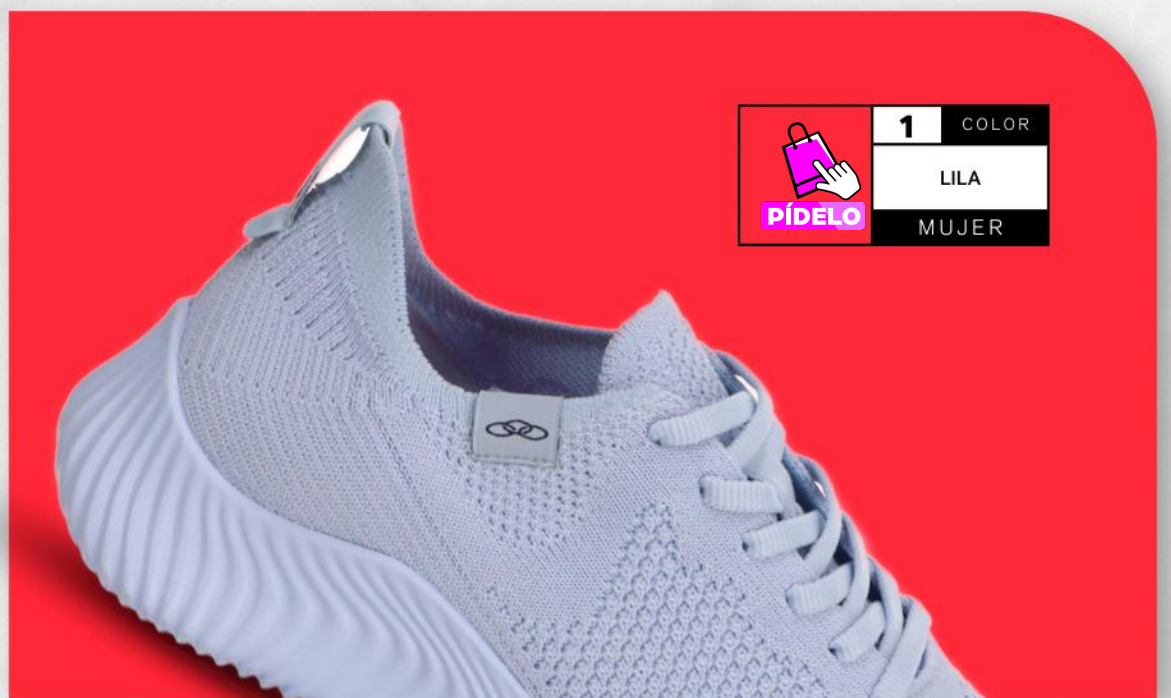

OUR PASSION FOR STREET WEAR

1	COLOR
LILA	
MUJER	

PÍDELO